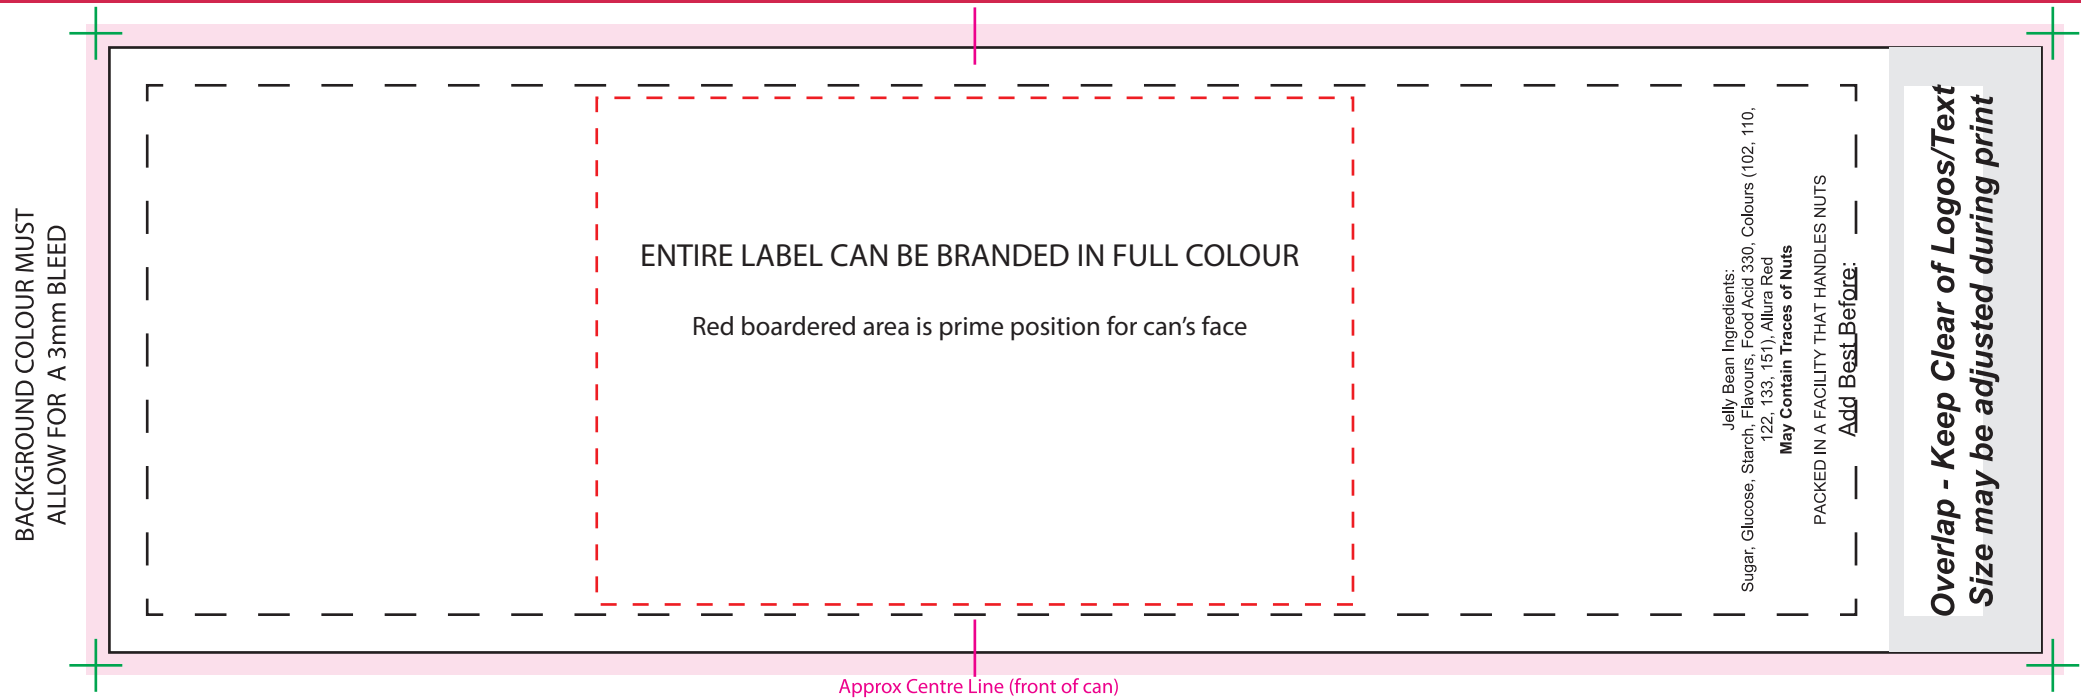

ART APPROVAL

All colours used in this document are indicative only and they may vary across a variety of printing techniques and confectionery

NOTES: 100% Label Size 255.5mmW x 80mmH Bleed: 3mm (261.5mmW x 86mmH) Safe Print Area 240mmW x 70mmH

Please note: Labels are printed digitally, please provide PMS colours if a close match is crucial and please inform us of this when ordering. If PMS colours are not provided we will print directly from the file and resulting print will be taken as correct. Not all PMS colours can be matched. Exact PMS colour match is NOT guaranteed. It is highly recommended that editable linework is provided, without this we cannot be held responsible for colour discrepancies

When artwork is printed, there can be movement of up to 3mm
Image Impression Only
NOT to Scale

Product Code : CC045A

Description : Jelly Beans in Pull Can 200g (Mini Size)
Order# :
Company Name :
Contact :
Jelly Bean Size :
Jelly Bean Colour :
Label Size : 255.5mmW x 80mmH
Print Colour : **Customer must provide PMS Colour print guide**
Quantity :
Delivery Date :